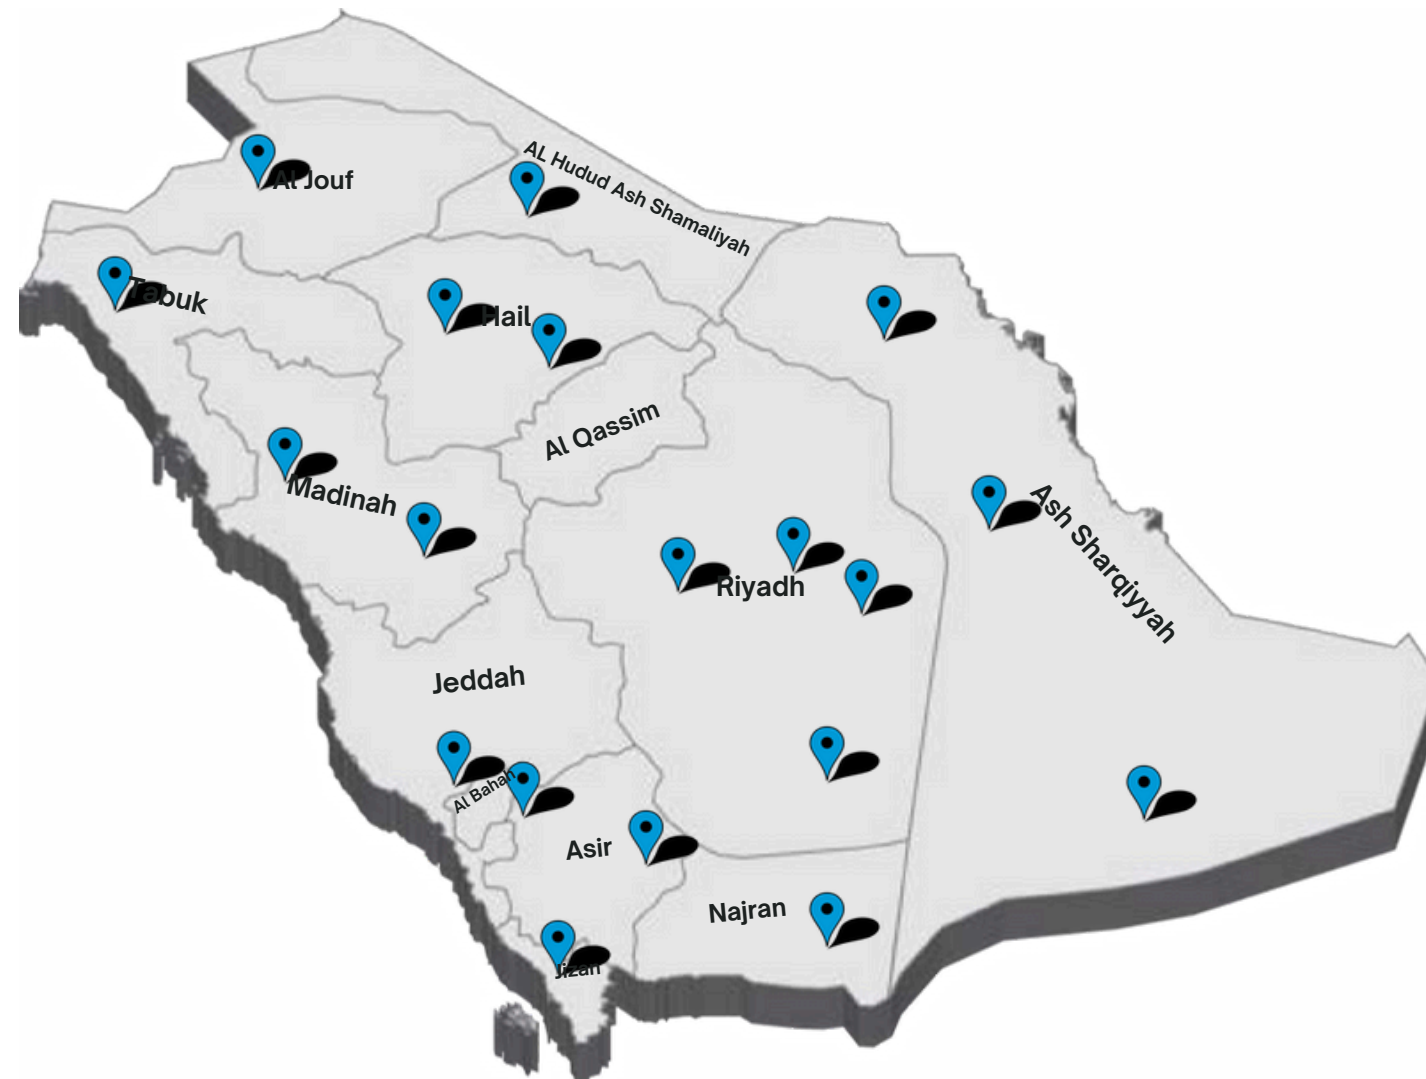

The next pages will show your most prominent works, which we have done in the kingdom of Saudia Arabia.

OUR DELIVERED PROJECTS

COMPANY: ALMATHAHER ELTATWERCO.

PROJECT NAME: ANJUM HOTEL.

LOCATION: JABIL KAHABA 5-STAR HOTEL
(MAKKAH, SAUDI ARABIA)

TIME: FROM AUG-2010 TO NOV 2012

OUR DELIVERED PROJECTS

COMPANY: ABDULLAH ALSAYED
CONTRACTING CO.

PROJECT NAME: FOUR POINT
LOCATION: SHERATON 4-STAR HOTEL
(MAKKAH, SAUDI ARABIA)

TIME: FROM DEC-2013 TO SEP- 2015

OUR DELIVERED PROJECTS

COMPANY: MAKKIYOON DEVOLPER CO

PROJECT NAME: TALAL HOTEL 5 STAR

LOCATION: SOAQ DAWAS AL HUJJ STREET
(MAKKAH, SAUDI ARABIA)

TIME: FROM NOV-2015 TO DEC 2017

OUR DELIVERED PROJECTS

COMPANY: MAKKIYOONDEVOLPER CO

OUR DELIVERED PROJECTS

COMPANY: Saudi Tamas Building Company
PROJECTNAME: Umal Qura University Makkah
LOCATION: Makkah
TIME: Start /15 October 2023
Finalise/ 25 October 2025

OUR DELIVERED PROJECTS

COMPANY: Saudi bin laden comp
PROJECTNAME: King Faisal hospital
LOCATION: Jeddah