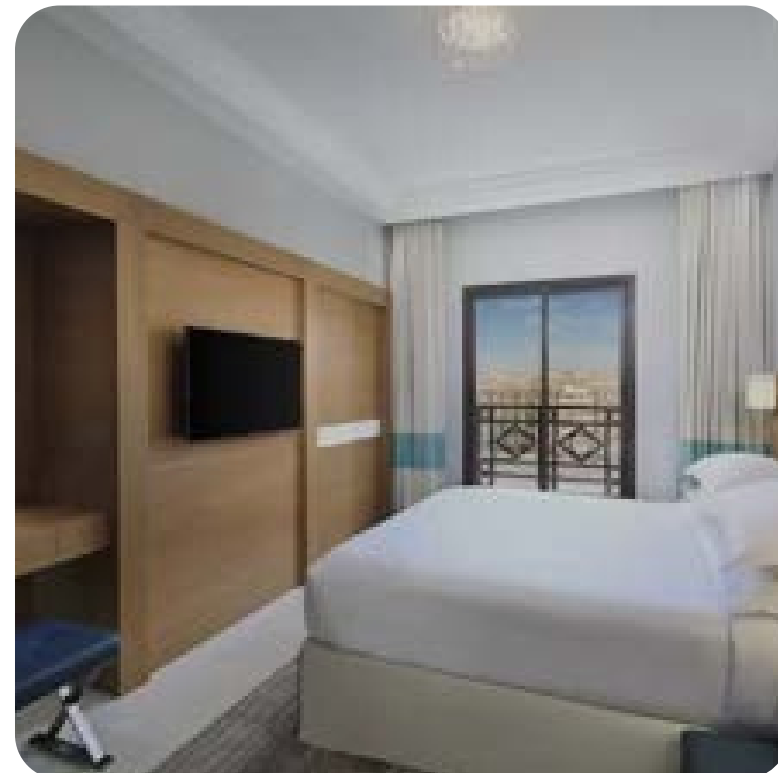

OUR DELIVERED PROJECTS

COMPANY: MAKKIYOON DEVOLPER CO

PROJECT NAME: TALAL HOTEL 5 STAR

LOCATION: SOAQ DAWAS AL HUJJ STREET
(MAKKAH, SAUDI ARABIA)

TIME: FROM NOV-2015 TO DEC 2017

OUR DELIVERED PROJECTS

COMPANY: MAKKIYOONDEVOLPER CO