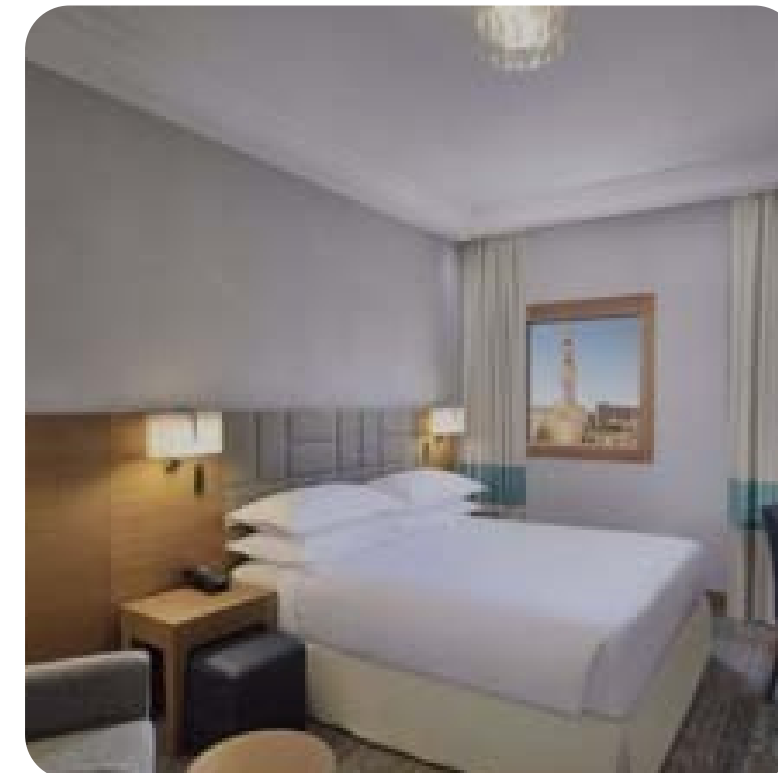

OUR DELIVERED PROJECTS

COMPANY: MAKKIYOON DEVOLPER CO

PROJECT NAME: TALAL HOTEL 5 STAR

LOCATION: SOAQ DAWAS AL HUJJ STREET
(MAKKAH, SAUDI ARABIA)

TIME: FROM NOV-2015 TO DEC 2017

OUR DELIVERED PROJECTS

COMPANY: MAKKIYOONDEVOLPER CO