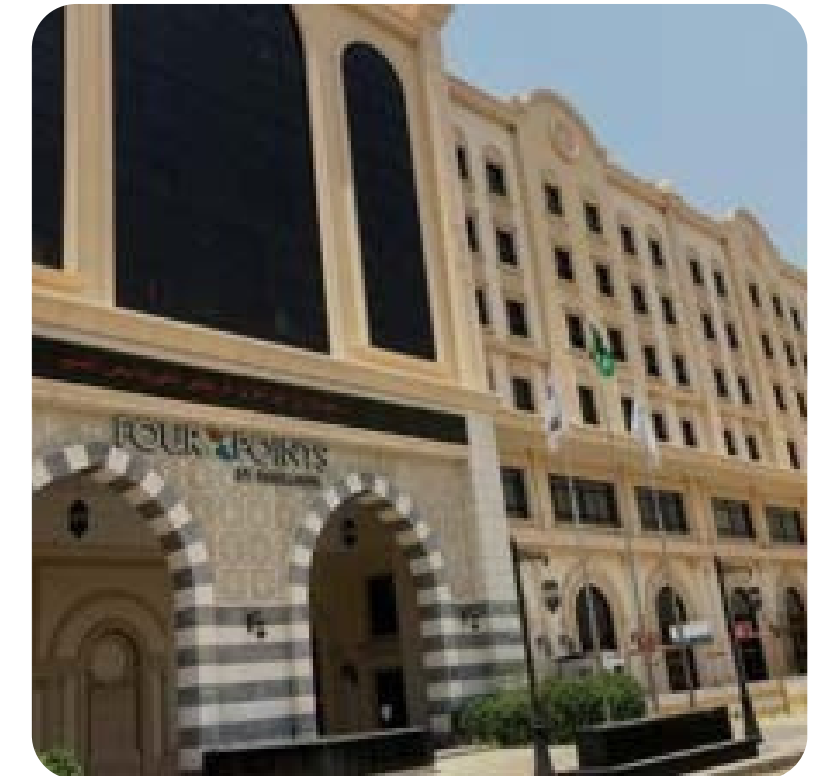

The next pages will show your most prominent works, which we have done in the kingdom of Saudia Arabia.

OUR DELIVERED PROJECTS

COMPANY: ALMATHAHER ELTATWERCO.

PROJECT NAME: ANJUM HOTEL.

LOCATION: JABIL KAHABA 5-STAR HOTEL
(MAKKAH, SAUDI ARABIA)

TIME: FROM AUG-2010 TO NOV 2012

OUR DELIVERED PROJECTS

COMPANY: ABDULLAH ALSAYED
CONTRACTING CO.

PROJECT NAME: FOUR POINT
LOCATION: SHERATON 4-STAR HOTEL
(MAKKAH, SAUDI ARABIA)

TIME: FROM DEC-2013 TO SEP- 2015

OUR DELIVERED PROJECTS

COMPANY: MAKKIYOON DEVOLPER CO

PROJECT NAME: TALAL HOTEL 5 STAR

LOCATION: SOAQ DAWAS AL HUJJ STREET
(MAKKAH, SAUDI ARABIA)

TIME: FROM NOV-2015 TO DEC 2017

OUR DELIVERED PROJECTS

COMPANY: MAKKIYOONDEVOLPER CO