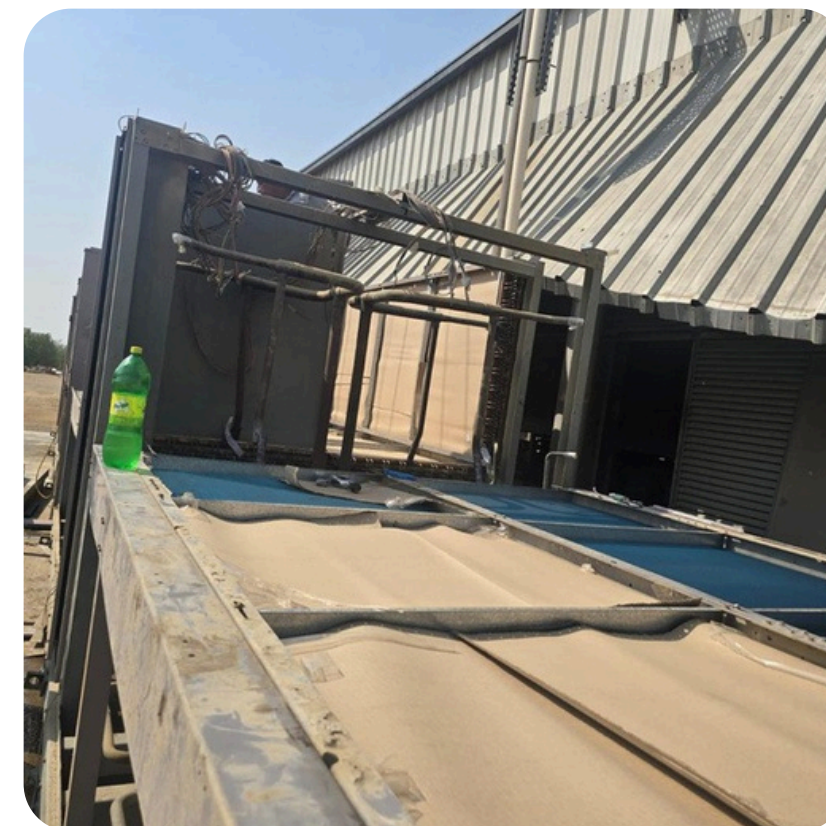

OUR DELIVERED PROJECTS

COMPANY: fakiehhatchry

PROJECTNAME: Chiller repairing

LOCATION: Alith road , Makkah, Saudia Arabia