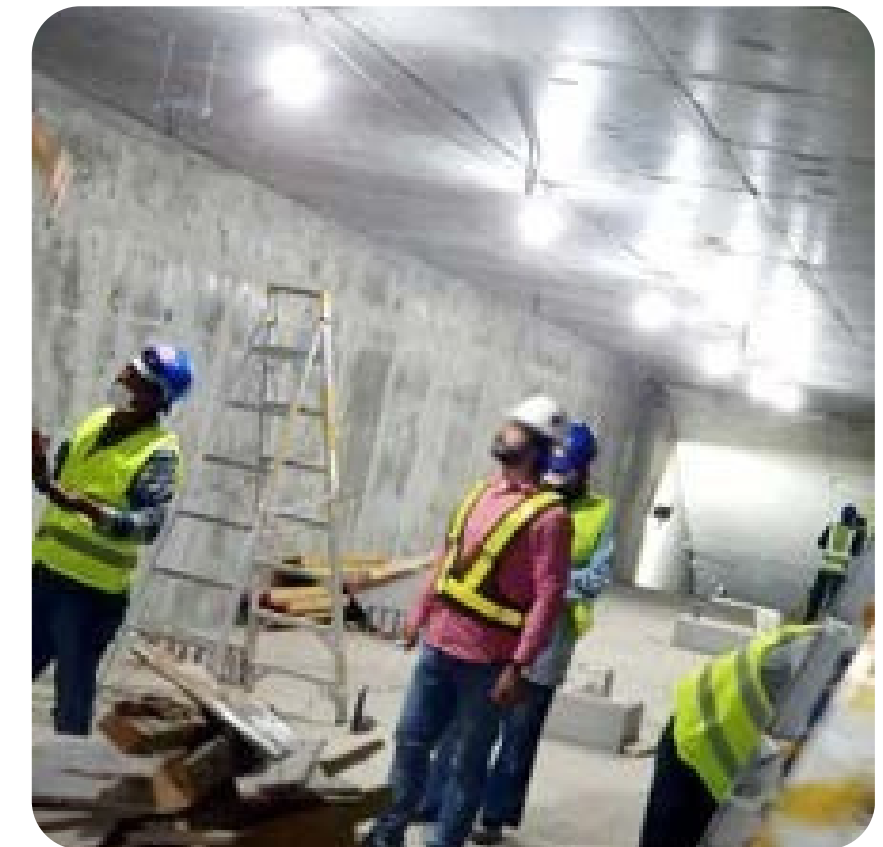

OUR DELIVERED PROJECTS

COMPANY: MATHAHER ALTATWEEL
CONTRACTING CO.

PROJECT NAME: KING ABDUL AZIZ (KAAR)
MASSAR MAKKAH

LOCATION: KING ABDUL AZIZ ROAD,
MAKKAH, SAUDI ARABIA

TIME: FROM 15/01/2021 TO 11/12/2021