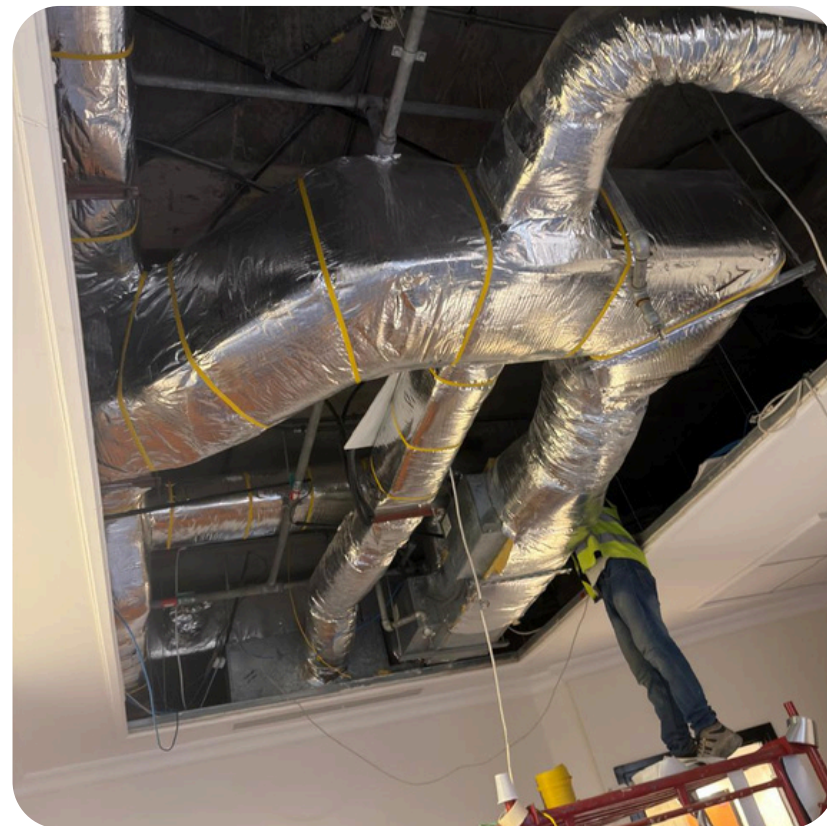

OUR DELIVERED PROJECTS

COMPANY: Private Palace

PROJECTNAME: Private Palace Makkah

LOCATION: Makkah

OUR DELIVERED PROJECTS

Project: HVAC project

Company: MOI

From: 1st November 2025 to March 2026