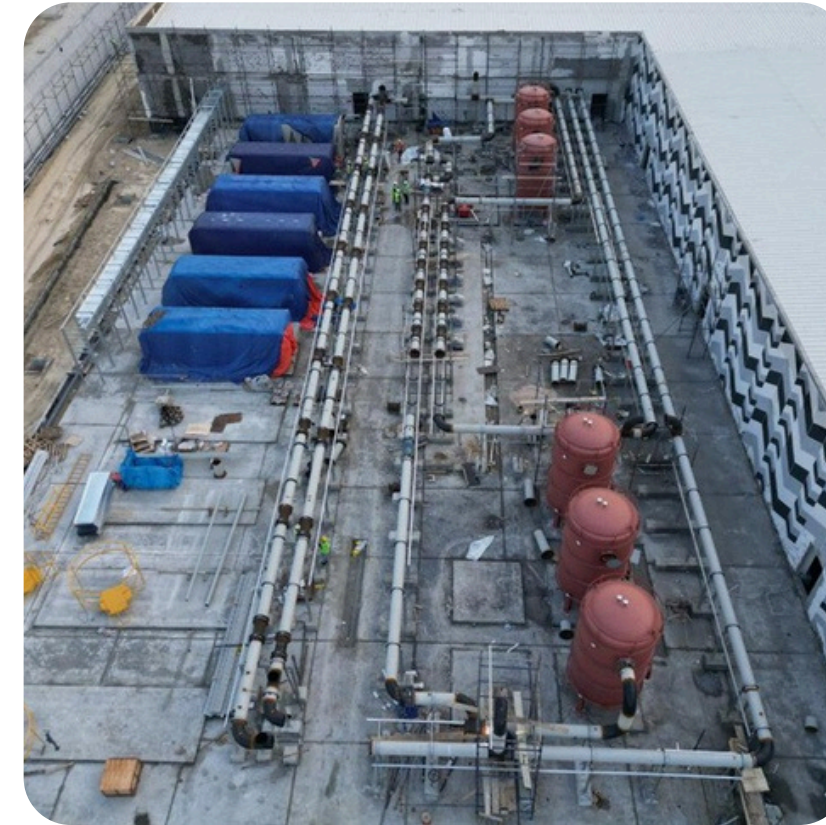

OUR DELIVERED PROJECTS

COMPANY: STC

PROJECTNAME: Mechanical

LOCATION: Azizia, Dammam, Saudia Arabia