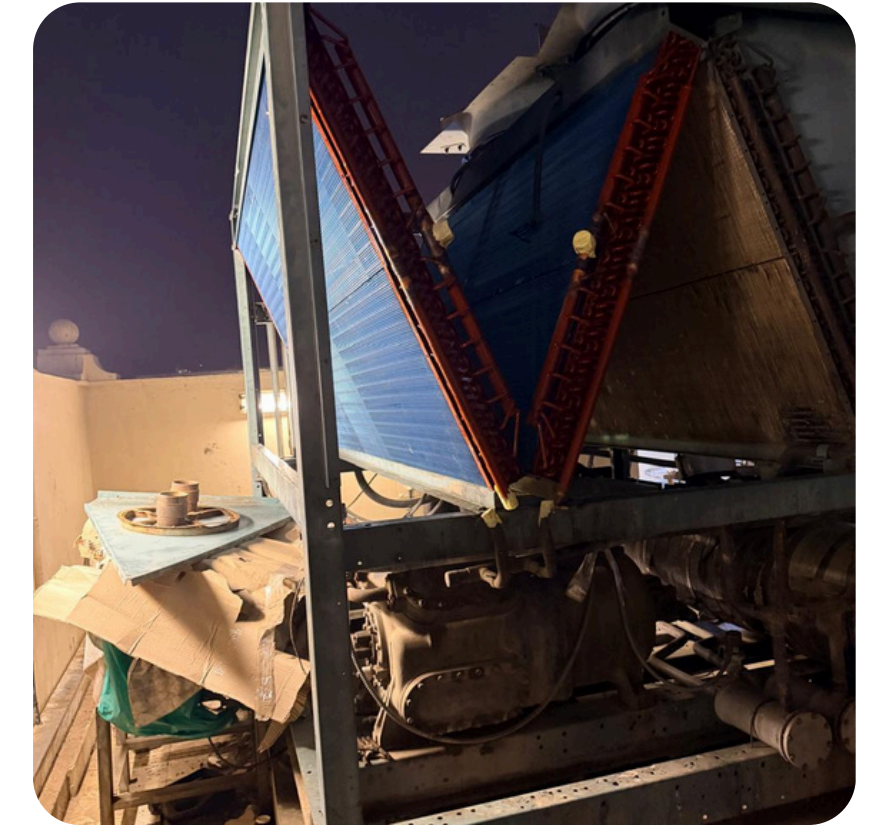

OUR DELIVERED PROJECTS

COMPANY: Private Palace

PROJECTNAME: Private Palace Makkah

LOCATION: Makkah

OUR DELIVERED PROJECTS

Project: HVAC project

Company: MOI

From: 1st November 2025 to March 2026