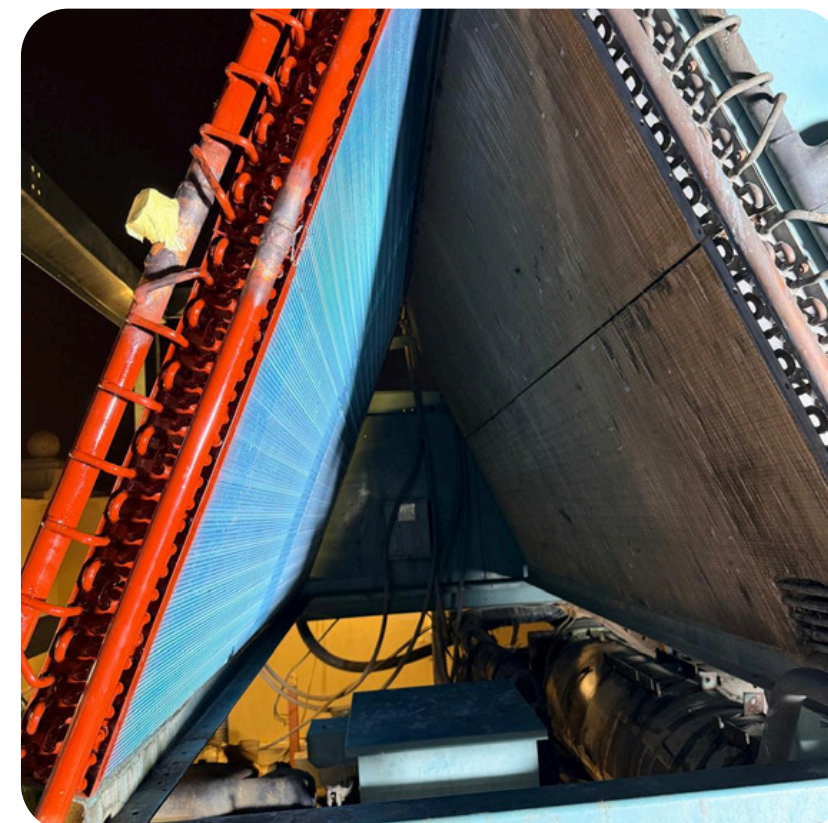

OUR DELIVERED PROJECTS

COMPANY: Private Palace

PROJECTNAME: Private Palace Makkah

LOCATION: Makkah